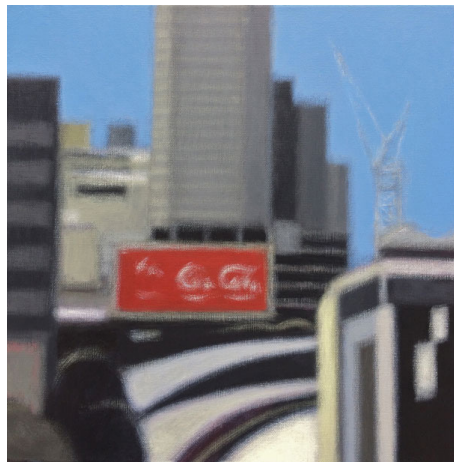

Gums 2017
acrylic on canvas 46 x 40 cm

Red awning Seven Hills 2017
acrylic on canvas 50 x 50 cm

Six windows Bondi 2017
acrylic on canvas 40.5 x 40.5 cm

Matraville driveway 2017
acrylic on canvas 40 x 40 cm

Coke sign 2017
acrylic on canvas 40 x 40 cm

Blue garage doors 2017
acrylic on canvas 35 x 35 cm

Matraville driveway 2017
acrylic on canvas 40 x 40 cm

Red garage doors 2017
acrylic on canvas 40 x 40 cm

King Street Gallery
on William