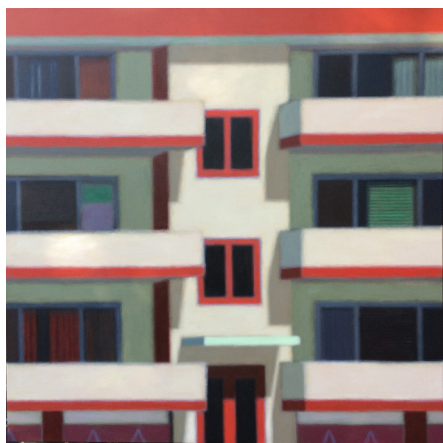

PETER O'DOHERTY

Somewhere to Live

Kingsford red block 2017
acrylic on canvas 182 x 213 cm

Malabar back lane east 2017
acrylic on canvas 152 x 152 cm

Earlwood red brick 2017
acrylic on canvas 122 x 152 cm

Malabar back lane west 2017
acrylic on canvas 152 x 152 cm

Green garage doors Maroubra 2017
acrylic on canvas 122 x 137 cm

North east corner Dee Why 2017
acrylic on canvas 137 x 152 cm

King Street Gallery
on William

10am – 6pm Tuesday – Saturday
177 William St Darlinghurst NSW
02 9360 9727
art@kingstreetgallery.com
www.kingstreetgallery.com.au

Matraville morning 2017
acrylic on canvas 122 x 122 cm

Back lane 2017
acrylic on canvas 122 x 122 cm

Kingsford flats 2017
acrylic on canvas 122 x 122 cm

Midday Randwick 2017
acrylic on canvas 122 x 122 cm

Cream balconies 2017
acrylic on canvas 122 x 122 cm

Windows and blinds 2017
acrylic on canvas 122 x 122 cm

Matraville frontage 2017
acrylic on canvas 91 x 102 cm

Sydney from Redfern 2017
acrylic on canvas 91 x 91 cm