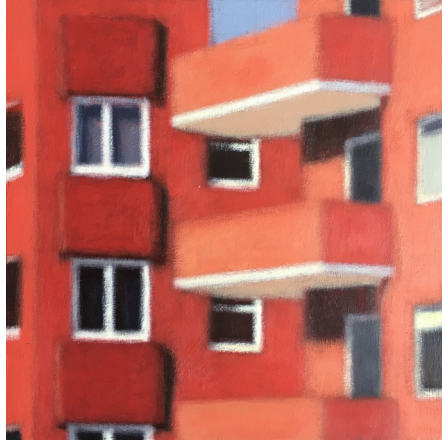

PETER O'DOHERTY

Somewhere to Live

Kingsford red block 2017
acrylic on canvas 182 x 213 cm

Malabar back lane east 2017
acrylic on canvas 152 x 152 cm

Earlwood red brick 2017
acrylic on canvas 122 x 152 cm

Malabar back lane west 2017
acrylic on canvas 152 x 152 cm

Blue blinds Seven Hills 2017
acrylic on canvas 61 x 61 cm

Eastlakes flats 2017
acrylic on canvas 55 x 55 cm

Give way sign 2017
acrylic on canvas 50 x 50 cm

Malabar fibro 2017
acrylic on canvas 50 x 50 cm

Up the lane 2017
acrylic on canvas 31 x 31 cm

Lane 2017
acrylic on canvas 31 x 31 cm

Matraville frontage study 2017
acrylic on canvas 31 x 31 cm

Darlinghurst high rise 2017
acrylic on canvas 31 x 31 cm

South Coogee 2017
acrylic on board 30 x 30 cm