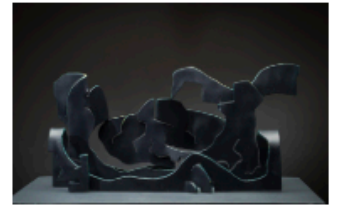

Painting, 2015-  
38cm x 65cm x 14cm

**Hill Forms (another view)**

\$

Sculpture, 2014-  
38cm x 65cm x 14cm

**Rocks and Hills**

\$

Sculpture, 2015-  
36cm x 64.5cm x 23cm

**Rock Body (another view)**

**Rock Forms**

\$

Sculpture, 2015-  
18.5cm x 33.5cm x 9cm

**Rock Body (another view)**

\$

Sculpture, 2015-  
71cm x 129cm x 21.5cm

**Waterhole**

\$