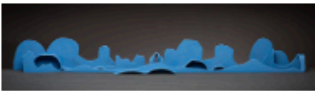

**The Road to
Hermansberg**

SOLD

Sculpture, 2015-
14.5cm x 123cm x 13.5cm