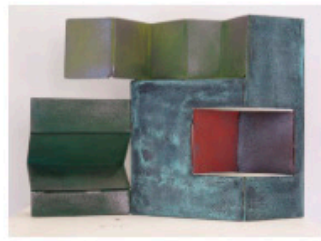

Factory Wall

$5,000

Sculpture, 2016-
20cm x 28.5cm x 5cm