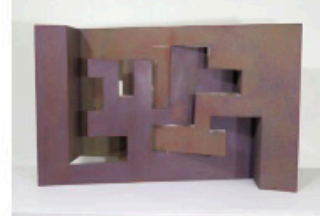

Sculpture, 2016-
20.5cm x 16cm x 8.5cm

Phyli

\$5,500

Sculpture, 2015-
21cm x 21cm x 19cm

Phyli (another view)

\$5,500

Sculpture, 2015-
21cm x 21cm x 19cm

Back door

\$3,900

Sculpture, 2016-
24cm x 13.5cm x 11.5cm

Slow movement

\$5,500

Sculpture, 2014-
24.5cm x 15cm x 15.5cm

Off minor

\$5,500

Sculpture, 2014-
20cm x 21cm x 20cm

University Gateway

\$8,800

Sculpture, 2014-
33cm x 50cm x 14cm

Studio Windows

\$8,800

Sculpture, 2016-
40cm x 63.5cm x 11cm