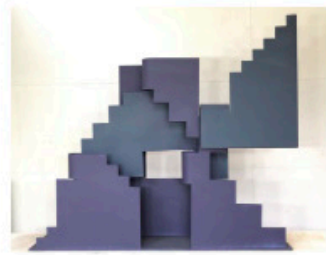

Apollonia
$45,000
Sculpture, 2016
142cm x 172cm