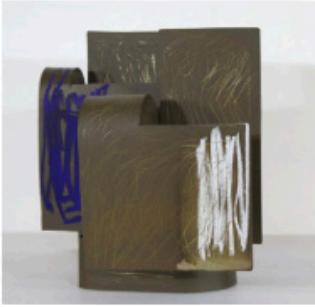

\$3,900

Sculpture, 2016-
24cm x 13.5cm x 11.5cm

Slow movement

\$5,500

Sculpture, 2014-
24.5cm x 15cm x 15.5cm

Off minor

\$5,500

Sculpture, 2014-
20cm x 21cm x 20cm

University Gateway

\$8,800

Sculpture, 2014-
33cm x 50cm x 14cm

Studio Windows

\$8,800

Sculpture, 2016-
40cm x 63.5cm x 11cm