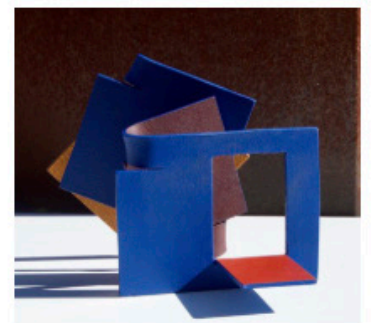

Paul Selwood: Recent Sculpture

Extended Play
\$45,000
painted steel, 2018
140.5cm x 136.5cm

Attica
\$45,000
painted steel, 2017
126.5cm x 152cm

Drum Beat
\$33,000
painted steel, 2017
126.5cm x 152cm

Belvedere
\$24,000
painted steel, 2018
146cm x 38.5cm

The Tree
\$15,000
painted steel, 2018
87.5cm x 61cm

Lo Table
\$11,000
painted steel, 2018
34cm x 70cm

Roy's Song
\$9,900
, 2015
56.5cm x 29cm

On the Level
\$9,900
painted steel, 2017
36cm x 36.5cm

A Window
\$7,700
painted steel, 2018
53.5cm x 28cm

Soon the Moon
\$6,600
painted steel, 2017
30cm x 50.5cm

Castle Comb
\$4,900
painted steel, 2017
17cm x 36.5cm

Bookshop
\$4,400
painted steel, 2017
21.5cm x 24.5cm

Street Life
SOLD
painted steel, 2017
15cm x 29cm