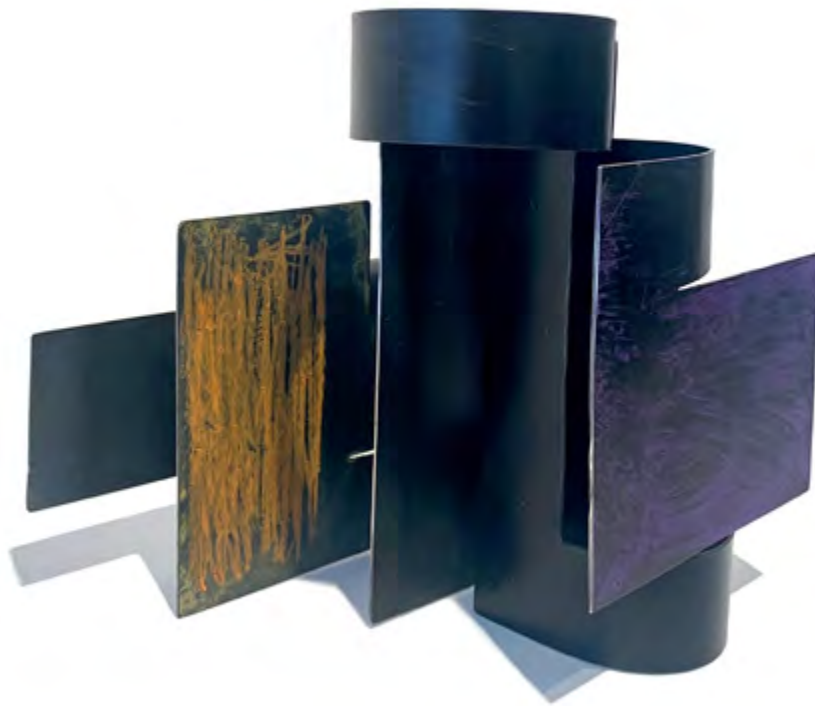

Paul Selwood

Tuning in

$6600 incl GST
painted and mixed media stainless steel, 21x19x22cm, 2019

Enquire