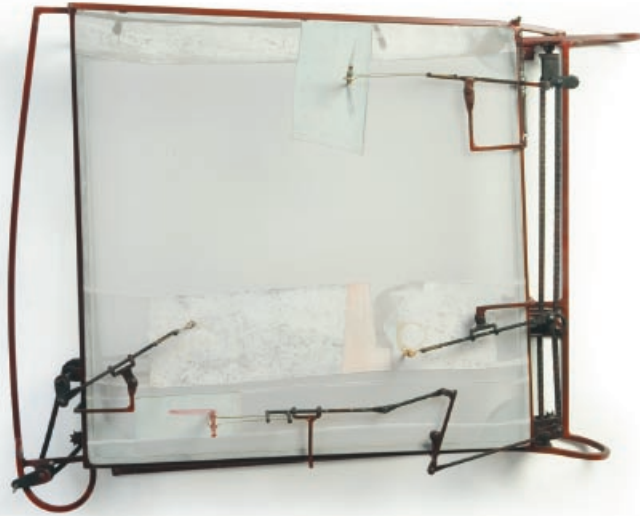

John Turier
Horse Drawn

John Turier
Horse Drawn

I Even Had Hair a Little While
2008 Pencils steel bronze poly silk 80 x 100 x 25cm

Tom Bone
2008 Steel silk timber bronze wire pencils 100 x 140 x 14mm

Exhibition dates July 1–26 2008