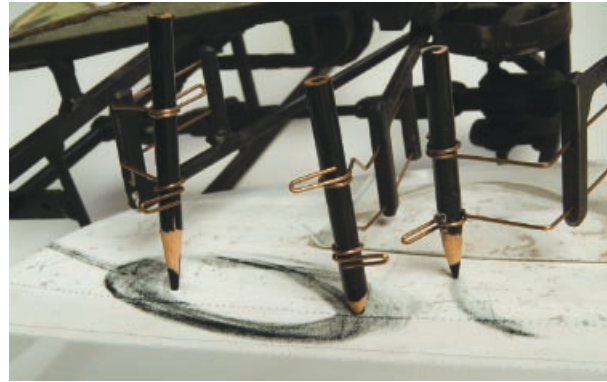

Look Look the Sky is a Blue Button
2008 Wood pencils steel bronze poly silk 250 x 500 x 100mm

Front *Cotton Dog*
2008 Brass steel agate steel 600 x 850 x 350mm

King Street Gallery on William

10am – 6pm Tuesday – Saturday
177 William St Darlinghurst NSW 2010 Australia
T: 61 2 9360 9727 F: 61 2 9331 4458
E: kingst@bigpond.com W: www.kingstreetgallery.com.au

John Turier
Horse Drawn

John Turier
Horse Drawn

I Even Had Hair a Little While
2008 Pencils steel bronze poly silk 80 x 100 x 25cm

Tom Bone
2008 Steel silk timber bronze wire pencils 100 x 140 x 14mm

Exhibition dates July 1–26 2008